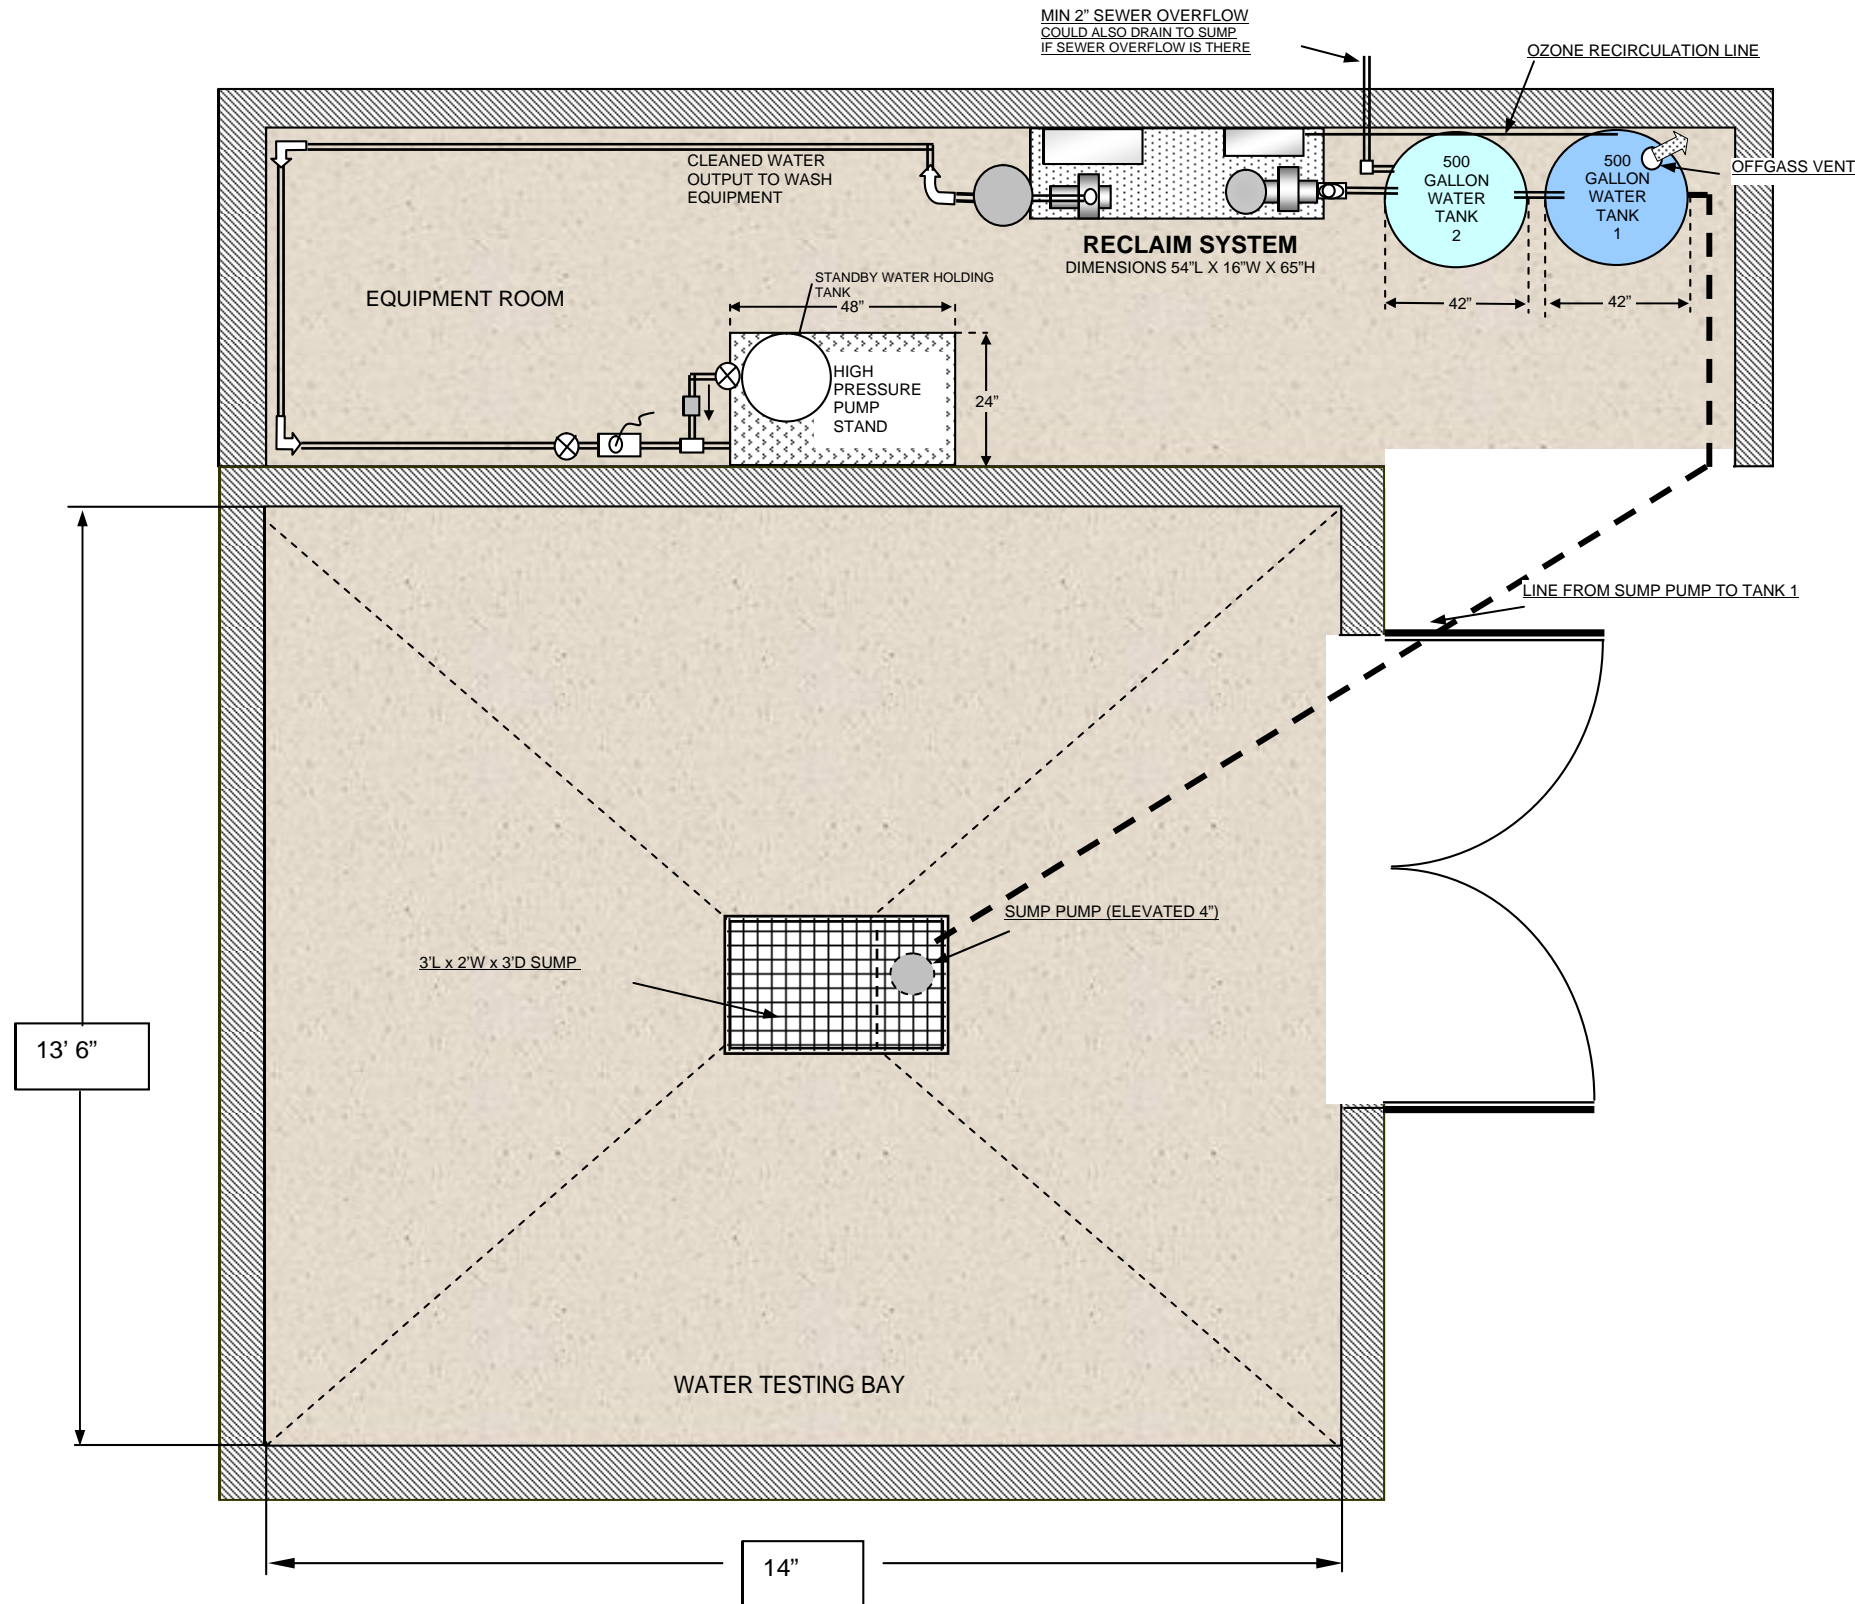

HARLEY DAVIDSON WATER TEST FACILITY

GENERAL NOTES:

1. CONTACT RECLAIM FILTERS AND SYSTEMS FOR MORE INFORMATION.

WATER TEST STATION

SEE CALLOUTS ABOVE
PLAN VIEW
HARLEY DAVIDSON
LOCATION: WAUWATOSA, WI
1. NOT TO SCALE
2.