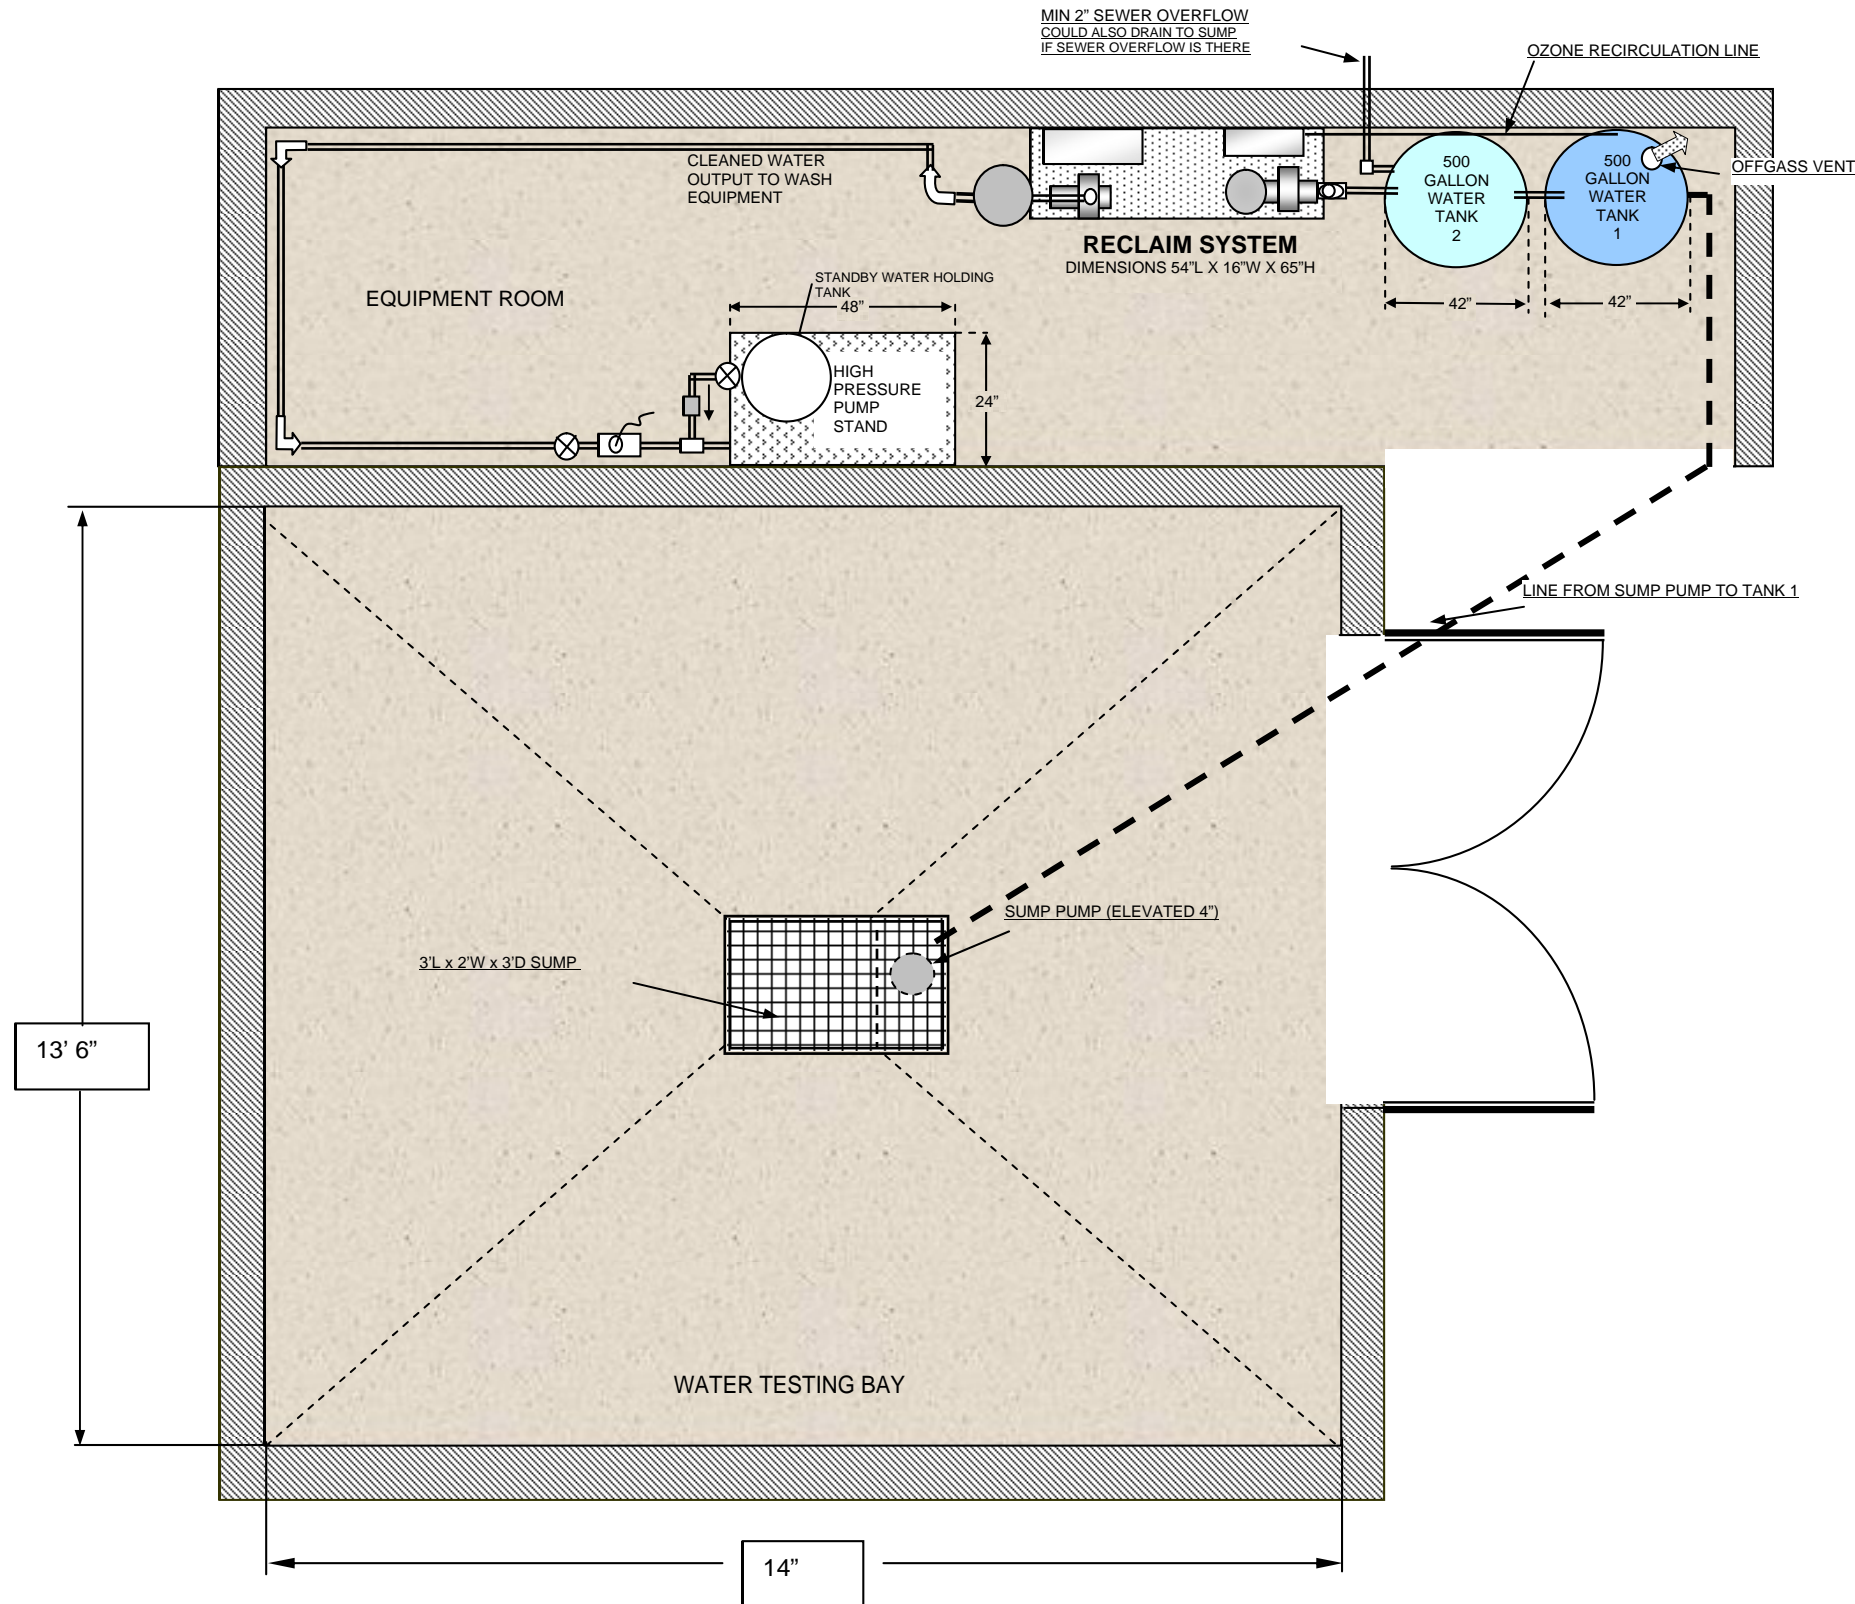

**HARLEY DAVIDSON
WATER TEST FACILITY**

GENERAL NOTES:

- CONTACT RECLAIM FILTERS AND SYSTEMS FOR MORE INFORMATION.

WATER TEST STATION

SEE CALLOUTS ABOVE
PLAN VIEW
HARLEY DAVIDSON
LOCATION: WAUWATOSA, WI
1. NOT TO SCALE
2.